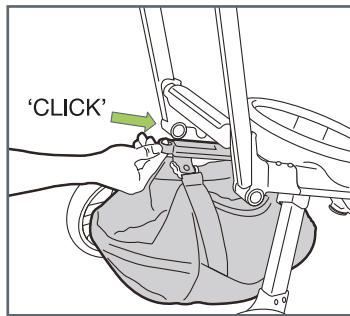

orbit baby™

G3 Cargo Pod

Close the cargo pod by clasping cargo pod handles vertically. You will hear a CLICK. Insert the cargo pod into the stroller frame. You will hear a CLICK when it locks in place.