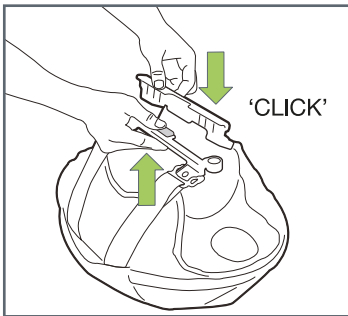

orbit baby™

G3 Cargo Pod

Close the cargo pod by clasping cargo pod handles vertically. You will hear a CLICK. Insert the cargo pod into the stroller frame. You will hear a CLICK when it locks in place.